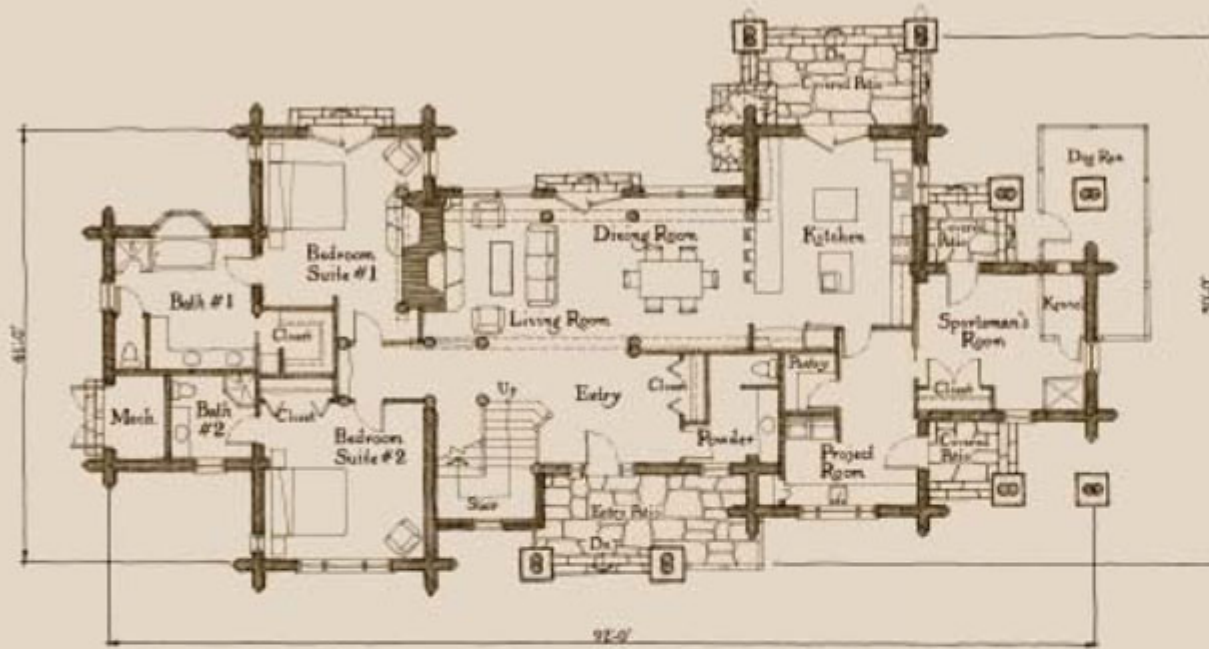

The Rogue 3,944 square feet

Oregon's Rogue River Basin is one of the largest river systems in the Lower 48. From high in the Cascades to the estuary at Gold Beach, anglers fish the mainstem for Chinook, steelhead and coho.

ORVIS
SPORTING TRADITIONS
Since 1898
LOG HOMES

© 2005 Rocky Mountain Log Homes

ROCKY MOUNTAIN
LOG HOMES

THE ROGUE

MAIN LEVEL FLOOR PLAN

The Rogue is our most traditional and largest plan, which, in cabin terms, translates to big groups or possibly multiple vacationing families. An expansive grand room is spacious enough for gatherings of extended family, while private areas such as bedroom suites are separated on two levels and on either side of the home. The kitchen, dining, Sportsman's Room and project areas are similarly clustered. A less open plan offers a few cozier and more intimate spaces. But with accommodating and versatile gathering areas, the Rogue is great for entertaining.

LOFT FLOOR PLAN